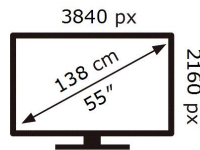

ENERGY

SAMSUNG

UE55AU7172U

101 kWh/1000h

ABCDEF **G**

130 kWh/1000h

2019/2013