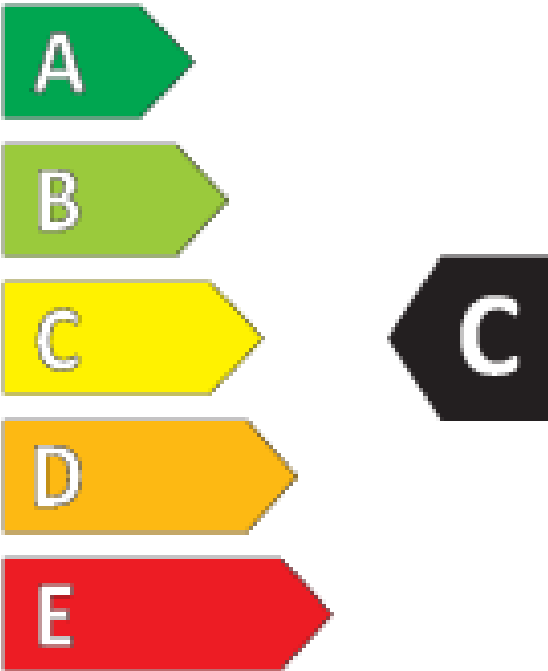

Continental

AllSeasonContact

155/65 R 14 75 T

03 58 816

ENERG

Continental

0358816

155/65 R 14 75 T

C1

2020/740