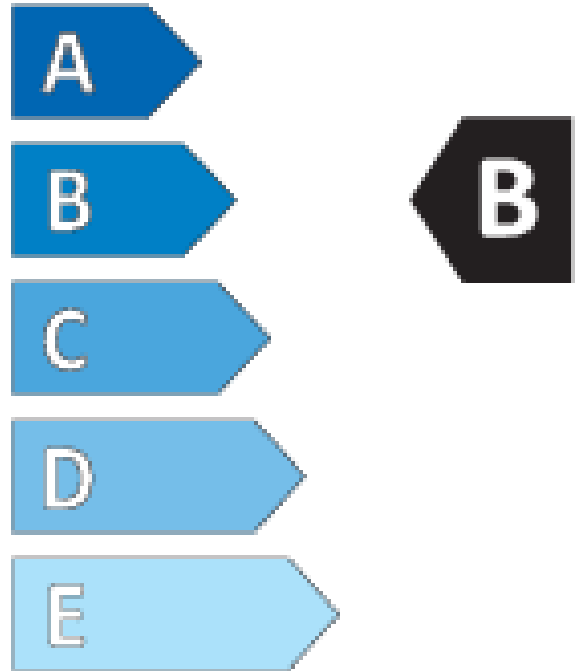

Continental

AllSeasonContact

155/65 R 14 75 T

03 58 816

ENERG

Continental

0358816

155/65 R 14 75 T

C1

2020/740