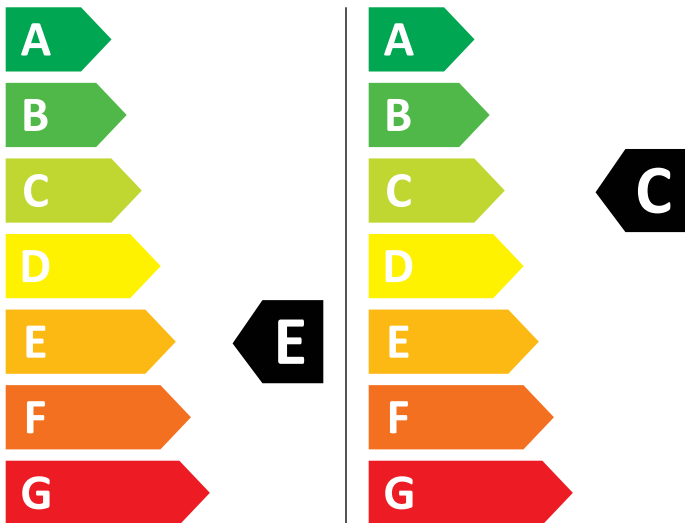

# ENERG

AEG

L7WB65684 914603836

🚰 250 kWh / 100🔄

💧 63 kWh / 100🔄

4,0 kg

8,0 kg

55 L