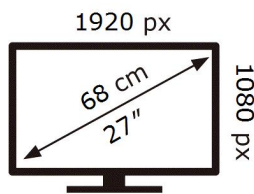

ENERG

SAMSUNG

S27CM500EU

21 kWh/1000h

ABCDEF **G**

32 kWh/1000h

2019/2013