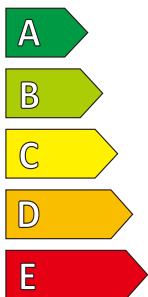

ROYAL PERFORMANCE

235/60R18 107V XL

ENERGY

ROYAL BLACK

RK439H1

235/60R18 107 V

C1

D