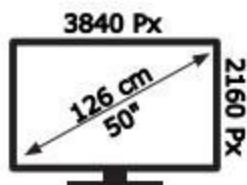

ENERGY

JVC

LT-50VA3035

71 kWh/1000h

ABCDEF**G**

71 kWh/1000h

50550644

2019/2013