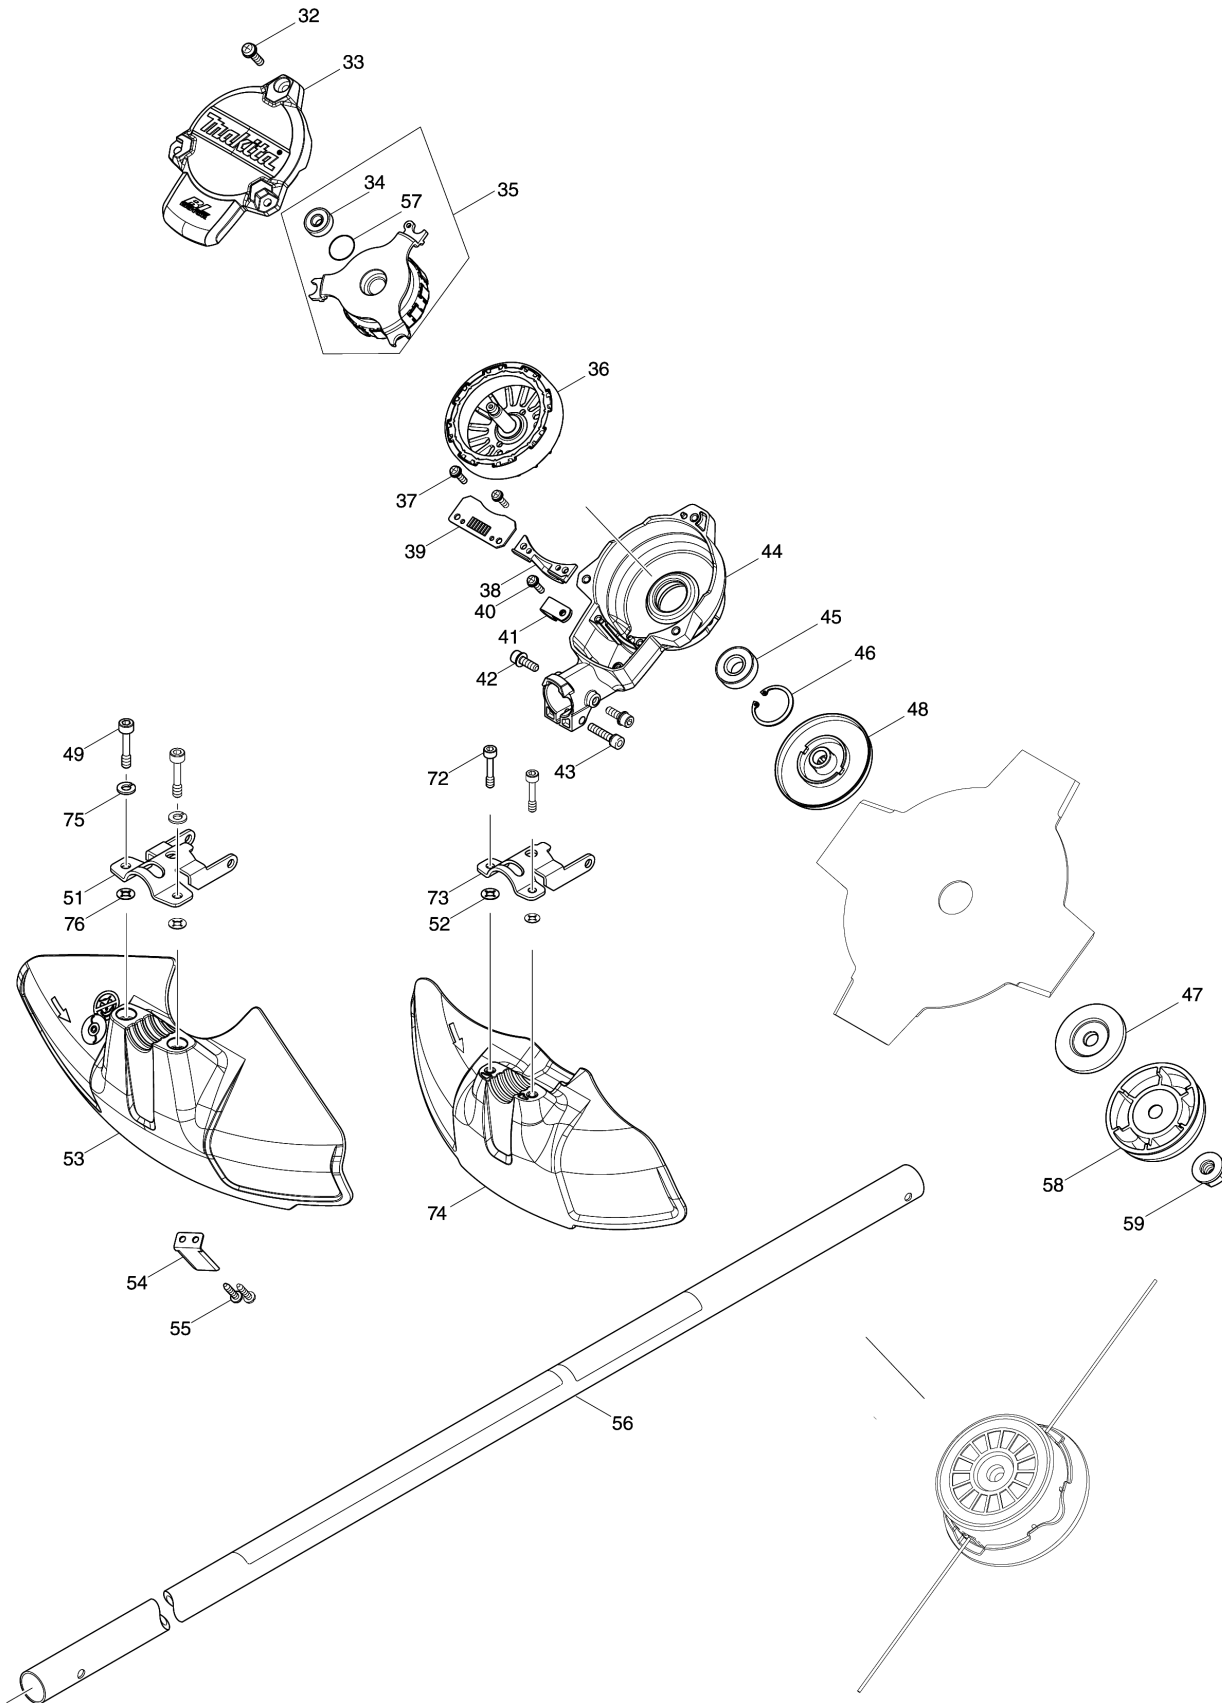

Model No.DUR368A CORDLESS GRASS TRIMMER