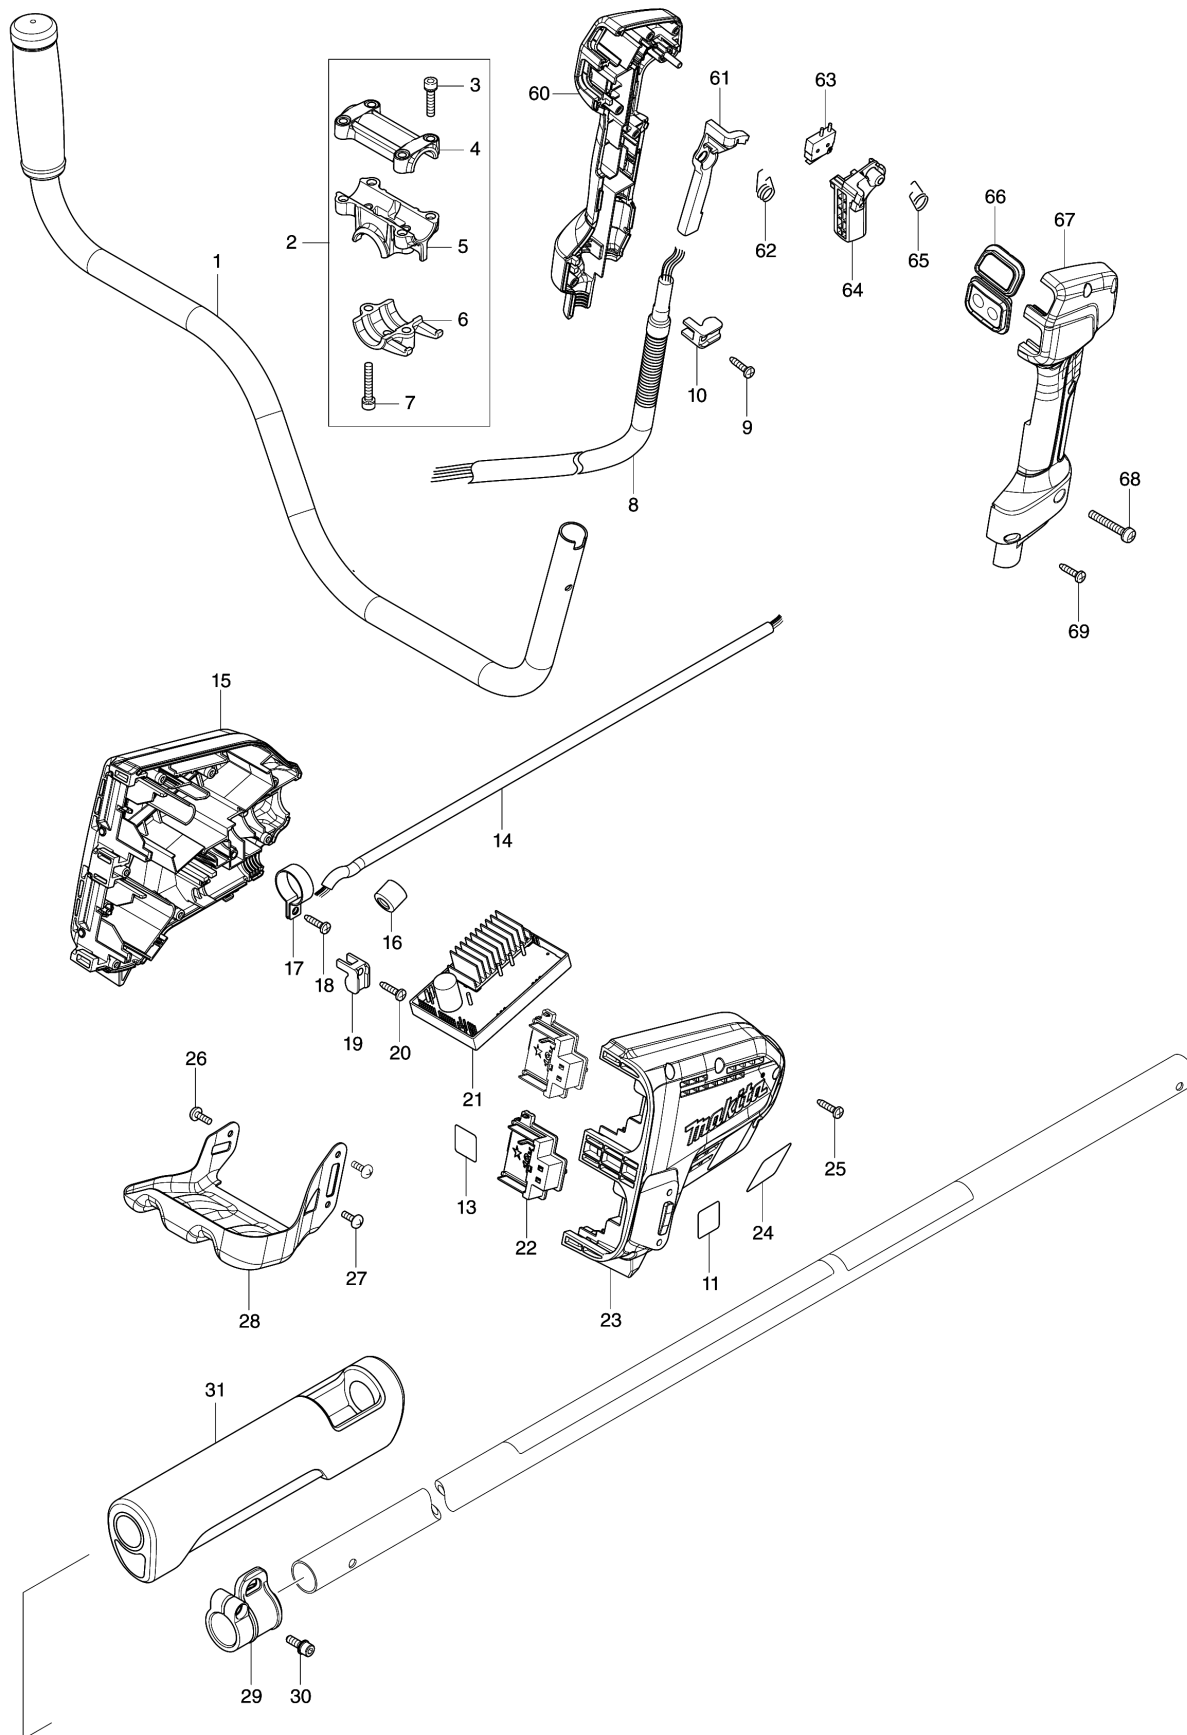

Model No.DUR368A CORDLESS GRASS TRIMMER