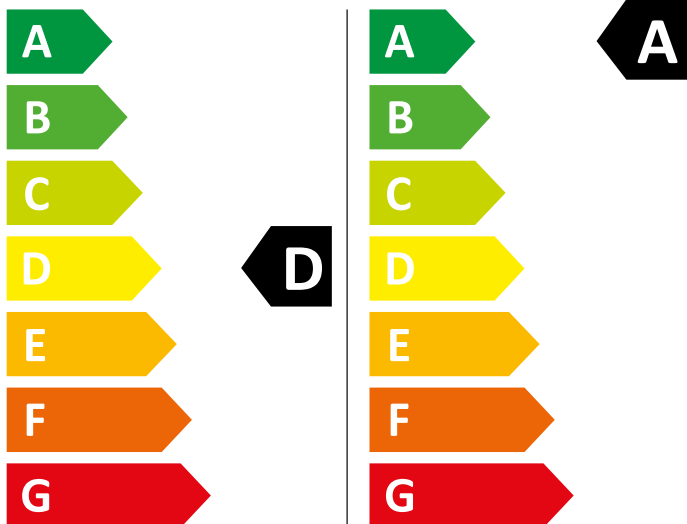

# ENERG

WHIRLPOOL

WPD 0736W ADS EE

370 kWh/100

54 kWh/100

7,0 kg

10,0 kg

78 L