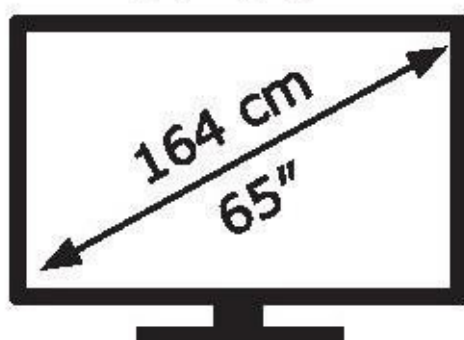

ENERG

LG Electronics

65QNED873QB

108 kWh/1000h

ABCDEF**G**

175 kWh/1000h

3840 px

2160 px