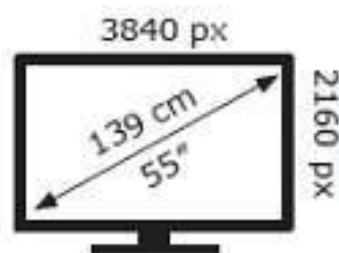

# ENERG

Hisense

55E7KQ

**77** kWh/1000h

ABCDEF**G**

**110** kWh/1000h

2019/2013