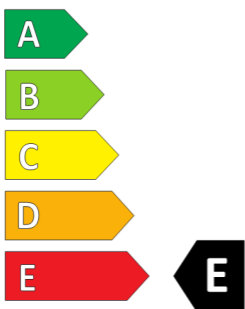

GOODYEAR

ENERG

GOODYEAR

571718

195/70R15C 104/102S

C2

2020/740

571718