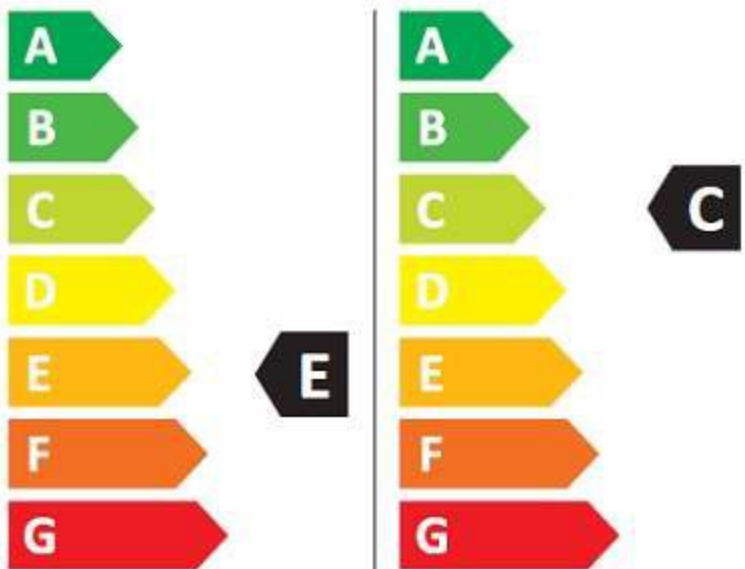

ENERG

SAMSUNG

WD80T534DBE

326 kWh/100

63 kWh/100

5,0 kg

8,0 kg

80 L