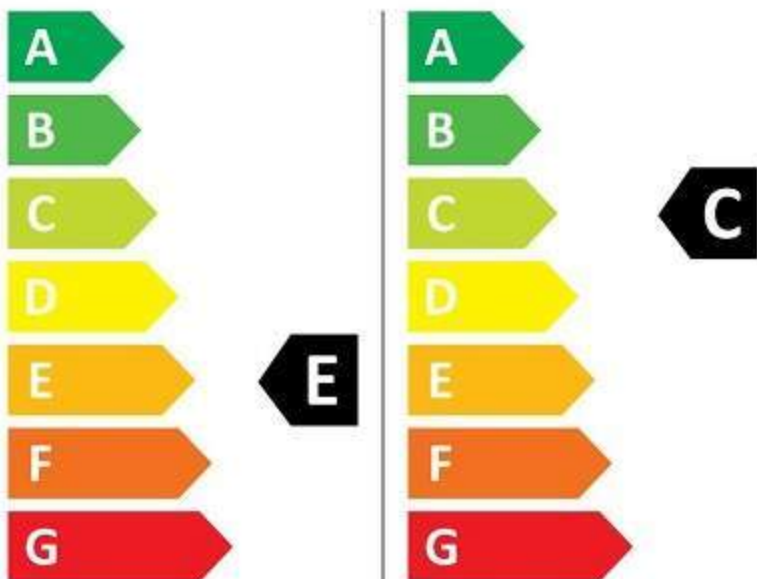

# ENERG

Electrolux

EW7W368S 914600610

Water consumption: 250 kWh/100

Water consumption: 63 kWh/100

4,0 kg

8,0 kg

55 L