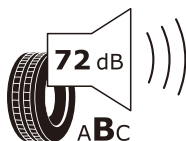

ROYAL PERFORMANCE

195/45R16 84V XL

ENERGY

ROYAL BLACK

2R280H1

195/45R16 84 V

C1

D

C

2020/740