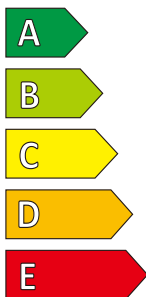

ROYAL PERFORMANCE

195/45R16 84V XL

ENERGY

ROYAL BLACK

2R280H1

195/45R16 84 V

C1

D