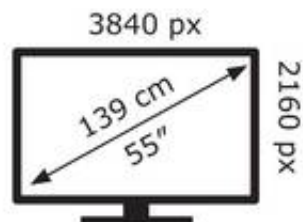

ENERG

Panasonic

TX-55HZ2000E

114 kWh/1000h

ABCDEF**G**

145 kWh/1000h

2019/2013