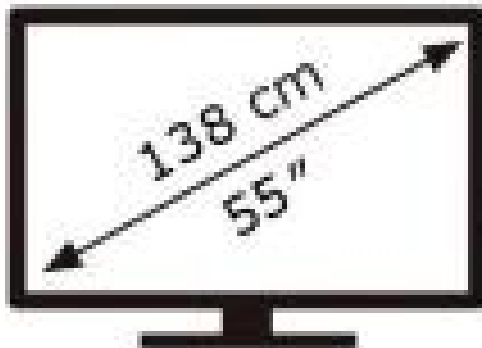

ENERGY

SAMSUNG

HG55AU800EE

80 kWh/1000h

ABCDEF **G**

132 kWh/1000h

3840 px

2160 px