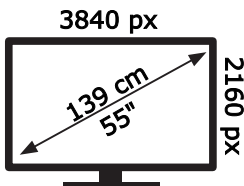

ENERG

JVC

LT-55VU6105

82 kWh/1000h

ABCDEF **G**

123 kWh/1000h

50614348

2019/2013