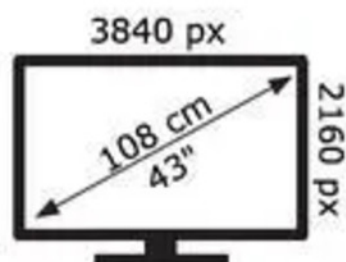

ENERG

FINLUX

43-FUD-7061

54 kWh/1000h

ABCDEF **G**

88 kWh/1000h

50580599

2019/2013