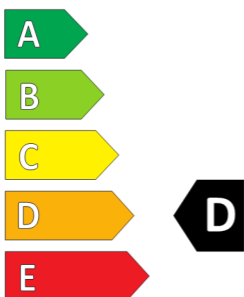

GOODYEAR

ENERGY

GOODYEAR

548940

215/65R17 99V

C1

2020/740

046845