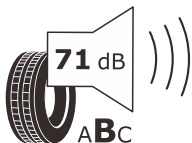

ROYAL SNOW

185/65R15

88H

ENERG ⚡

ROYAL BLACK

RK225H1

185/65R15 88 H

C1

D

C

2020/740