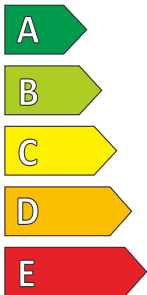

ROYAL SNOW

185/65R15

88H

ENERG ⚡

ROYAL BLACK

RK225H1

185/65R15 88 H

C1