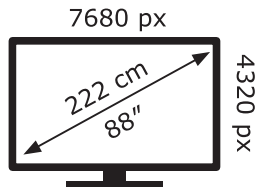

ENERG

LG Electronics

OLED88Z19LA

306 kWh/1000h

ABCDEF**G**

495 kWh/1000h

2019/2013