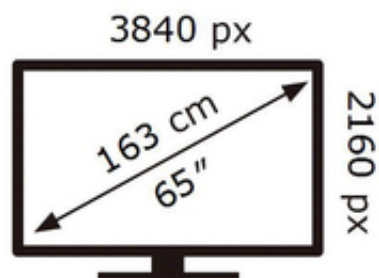

ENERG

SAMSUNG

QE65QN90AAT

102 kWh/1000h

ABCDEF **G**

260 kWh/1000h

2019/2013