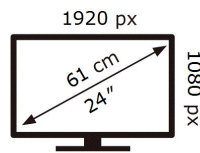

ENERGY

SAMSUNG

S24AG304NU

21 kWh/1000h

2019/2013