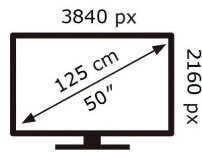

ENERGY

SAMSUNG

QH50R

129 kWh/1000h

2019/2013