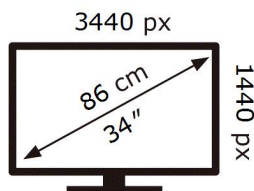

**ENERG**

**SAMSUNG**

S34BG850SU

**50** kWh/1000h

ABCDEF **G**

**HDR**

**64** kWh/1000h

2019/2013