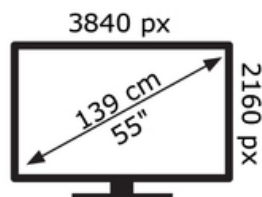

ENERGY

TOSHIBA

55QA7D63DG

64 kWh/1000h

ABCDEF **G**

123 kWh/1000h

50639452

2019/2013