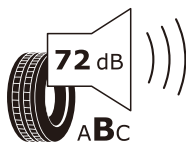

## 104/102S

**ENERG** ⚡

ROYAL BLACK

RK135H1

185/75R16C 104/102 S

C2

**D**

**C**