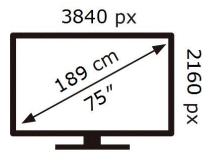

**ENERGY**

SAMSUNG

QE75Q77AAT

**115** kWh/1000h

ABCDEF **G**

**213** kWh/1000h

2019/2013