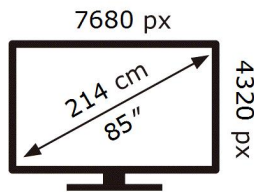

ENERG 

SAMSUNG

QE85QN800BT

304 kWh/1000h

ABCDEF **G**

450 kWh/1000h

2019/2013