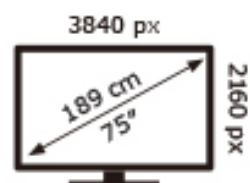

ENERG

Panasonic

TX-75LXW834

141 kWh/1000h

ABCDEF**G**

277 kWh/1000h

2019/2013