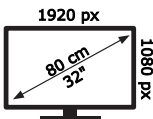

ENERG

JVC

LT-32VAF3035

32 kWh/1000h

ABCDE **F** G

32 kWh/1000h

50616082