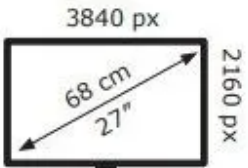

LG Electronics 27GN95R

32 kWh/1000h

ABCDEF**G**

86 kWh/1000h

2019/2013