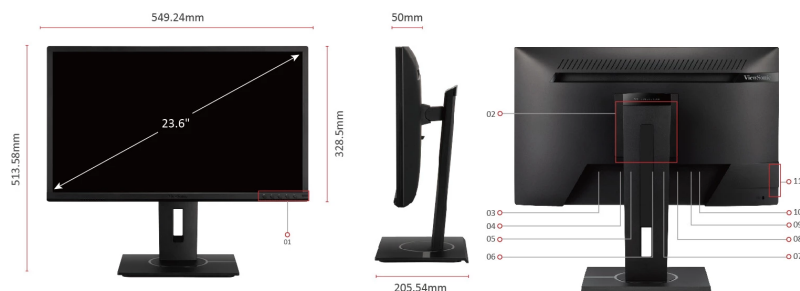

Product Description

The ViewSonic VG2440 is a 24" Full HD ergonomic business monitor designed to increase productivity and efficiency within the home and office workspace. Providing the full spectrum of ergonomic flexibility, the VG2440 can tilt, swivel, pivot, and height adjust to adapt to any setup or workflow, while the built-in vDisplay Manager productivity software delivers efficient multi-tasking ability and streamlined display control. Dual front-facing speakers ensure a perfect audio-visual experience to provide teams with quality remote communication and collaboration. The beautifully designed display includes a 3-sided narrow bezel for uninterrupted viewing in multi-monitor display setups as well HDMI, DisplayPort, VGA, and USB3.2 connectivity. Complete with an easy-to-install quick release stand that reduces setup time to only a few minutes, the VG2440 offers a high-performance, purpose-built display solution designed for workspace productivity.

Visit Us  www.viewsonic.com

DISPLAY

Display Size (in.):	24
Viewable Area (in.):	23.6
Panel Type:	VA Technology
Resolution:	1920 x 1080
Resolution Type:	FHD (Full HD)
Static Contrast Ratio:	3,000:1 (typ)
Dynamic Contrast Ratio:	80M:1
Light Source:	LED
Brightness:	250 cd/m ² (typ)
Colors:	16.7M
Color Space Support:	8 bit (6 bit + Hi-FRC)
Aspect Ratio:	16:9
Response Time (Typical GTG):	5ms
Response Time (GTG w/OD):	5ms
Viewing Angles:	178° horizontal, 178° vertical
Backlight Life (Hours):	30000 Hrs (Min)
Curvature:	Flat
Refresh Rate (Hz):	60
Blue Light Filter:	Yes
Flicker-Free:	Yes
Color Gamut:	NTSC: 72% size (Typ) sRGB: 104% size (Typ)
Pixel Size:	0.272 mm (H) x 0.272 mm (V)
Surface Treatment:	Anti-Glare, Hard Coating (3H)