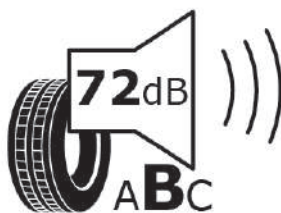

IcelynX™ TI501

225/55R17 101T

For Europe EAN

6 959753 224710

For USA UPC

8 88135 02471 5

ENERG

TRIANGLE

CBPTI50122J17TFJ

225/55R17 101 T

C1

2020/740