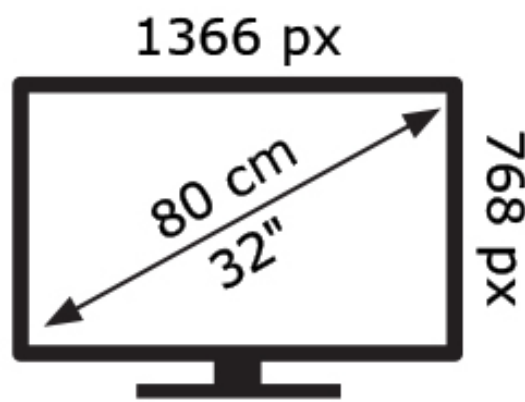

ENERG

Horizon

32HL6309H/B

32 kWh/1000h

50610175