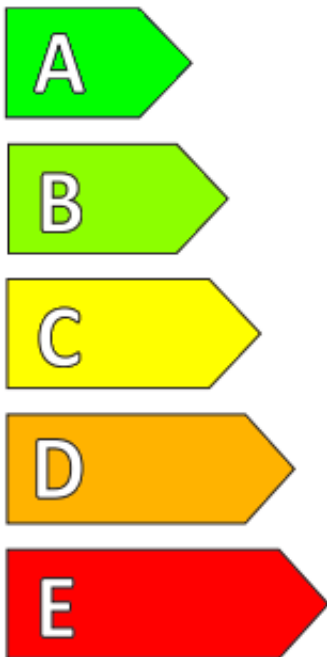

# ENERG ⚡

**Continental**

4511250000

205/65R16 107 T

C2

**B**

**B**

2020/740