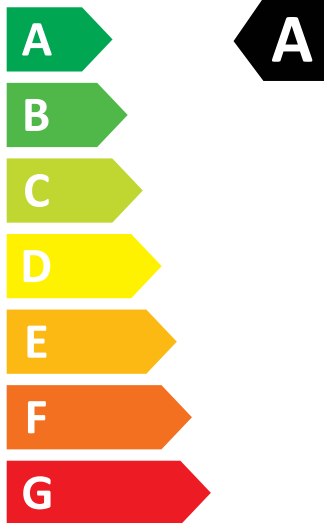

ENERG

AEG

LWR85165AC 914611203

307 kWh /

51 kWh /

6,0 kg

10,0 kg

75 L