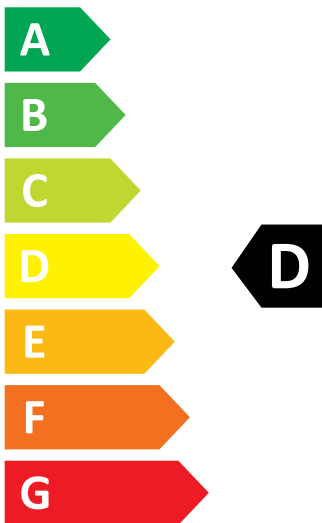

ENERG

AEG

LWR85165AC 914611203

307 kWh /

51 kWh /

6,0 kg

10,0 kg

75 L