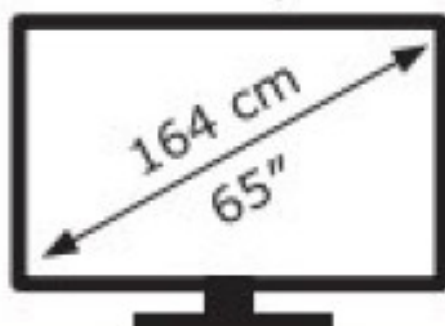

ENERG

LG Electronics

65NANO823QB

95 kWh/1000h

ABCDEF**G**

153 kWh/1000h

3840 px

2160 px