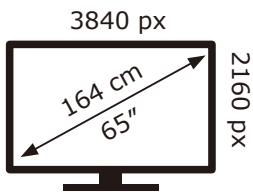

PHILIPS

65PUS8518/12

74 kWh/1000h

ABCDEF**G**
HDR
 165 kWh/1000h

2019/2013

PHILIPS

65PUS8518/12

74 kWh/1000h