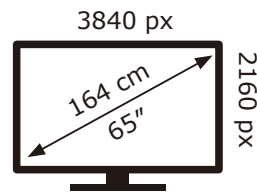

74 kWh/1000h

ABCDEF**G**
HDR
165 kWh/1000h