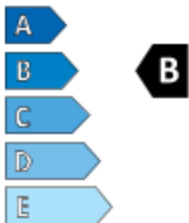

# ENERG

IMPERIAL

IN033807

205/65R16C 107/105 R

C2

0962/16002X