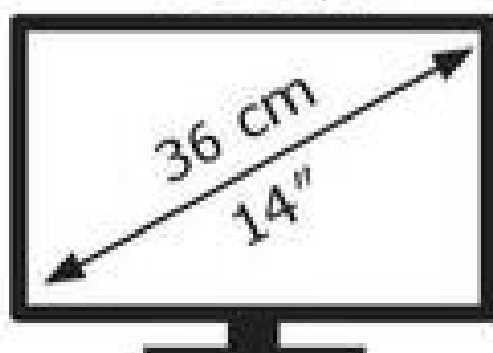

ENERG

Verbatim GmbH

49591 Verbatim PMT-14

7 kWh/1000h

A B C D E F G

7 kWh/1000h

1920 px

1080 px