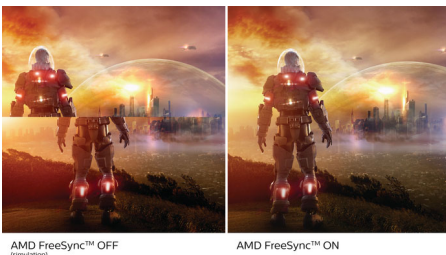

Immersive visuals

- VA display delivers awesome images with wide viewing angles
- 16:9 Full HD display for crisp detailed images
- SmartContrast for rich black details

The gaming advantage is yours

- AMD FreeSync™ Premium; tear free, stutter free, fluid gaming
- 144Hz refresh rates for ultra-smooth, brilliant images
- 1ms (MPRT) fast response for crisp image and smooth gameplay
- SmartImage game mode optimized for gamers
- Ultra Wide-Color wider range of colors for a vivid picture

272E1GAJ/00

Highlights

VA display

Philips VA LED display uses an advanced multi-domain vertical alignment technology which gives you super-high static contrast ratios for extra vivid and bright images. While standard office applications are handled with ease, it is especially suitable for photos, web-browsing, movies, gaming, and demanding graphical applications. It's optimized pixel management technology gives you 178/178 degree extra wide viewing angle, resulting in crisp images.

AMD FreeSync™ Premium

Gaming shouldn't be a choice between choppy gameplay or broken frames. AMD FreeSync™ Premium equips serious gamers with a fluid, tear-free gameplay experience at peak performance. There are no compromises, game confidently with a high refresh rate, low framerate compensation, and low latency.