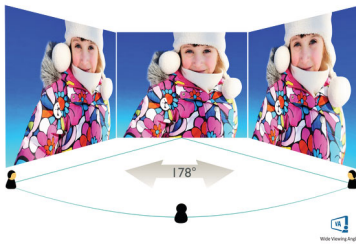

Gaming monitor
E Line 27" (68.6 cm), 1920 x 1080 (Full HD)

272E1GAJ/00

Highlights

VA display

Philips VA LED display uses an advanced multi-domain vertical alignment technology which gives you super-high static contrast ratios for extra vivid and bright images. While standard office applications are handled with ease, it is especially suitable for photos, web-browsing, movies, gaming, and demanding graphical applications. It's optimized pixel management technology gives you 178/178 degree extra wide viewing angle, resulting in crisp images.