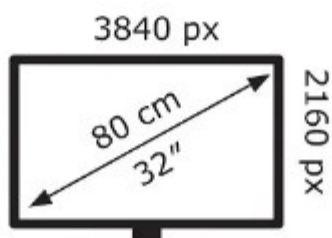

ENERGY

MSI

MPG 321URX QD-OLED

44 kWh/1000h

ABCDEF**G**

44 kWh/1000h

2019/6101