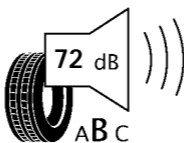

# ENERG

BRIDGESTONE

5353

215/65 R16C 106/104T

C2

**C**

**B**

2020/740