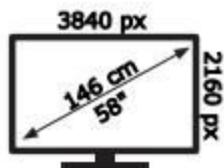

ENERG

JVC

LT-58VU3005

70 kWh/1000h

ABCDEF**G**

110 kWh/1000h

50550646

2019/2013