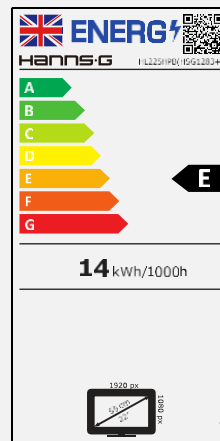

HL 225 HPB

54,61 cm / 21.5" Diagonal
LED Backlight – Format 16:9

- 21,5" 16:9 LED Backlight Monitor
- 1920 x 1080 Full HD Resolution
- Input: HDMI + VGA
- Built-In Stereo Speakers
- Tilt and Wall-Mountable (VESA)
- Low Power Consumption
- Multi-Video Modes
- ECO Friendly
- Flicker Free
- HDMI Cable Included

RESPONSE TIME, VESA

5 msec

VESA
Wall-Mountable

ERGONOMIC FEATURES

Eco
Friendly

Tilt

Low
Power
Cons.

Video
Modes

Display Size	54,61 cm / 21.5" Diagonal
Panel Type	TFT – LED Backlight
Aspect Ratio	16:9
Resolution (H x V)	1920 x 1080 Full HD
Brightness	250cd/m ²
Contrast (Typ.)	1.000:1 (Typical)
Contrast (Active)	10.000.000:1 (Active)
Viewing Angle L/R; U/D	170° H / 160° V (CR >10); 176° H / 170° V (CR > 5)
Response Time	5 msec (typ)
Pixel Pitch	0,248 (H) x 0,248 (V) mm
Panel Surface	Anti-Glare
Display Colors	16.7M Colors
Horizontal Frequency	31 ~ 83 kHz
Vertical Frequency	56 ~ 75 Hz
Max Display Frequency	1920 x 1080 @ 60Hz
Input 1	D-Sub (VGA)
Input 2	HDMI (Ver. 1.4)
Input 3	-
Speakers	1.5W x 2, Earphone Audio Output
Power Consumption	On: 14W; Stand-by: 0,3W; Off: 0,2W
AC Power Range	AC 100 ~ 240 Volt; 50 ~ 65 Hz
Product Dimensions	512 x 168 x 386 mm (W x D x H)
Packing Dimensions	583 x 115 x 377 mm (W x D x H)
Net / Gross Weight	3,4 Kgs / 4,5 Kgs (±0,3KG)
Bezel & Color Plan	Front Bezel, Rear Cover, Arm & Base : Black Texture

VESA Mounting	100 x 100 mm
Monitor Stand	Regular Stand
Tilt / Kensington Lock	-5° ~ 20° / Yes
Pivot / Swivel	No / No
Controls	Menu, Bri (+), Vol (-), Input / Enter, Power
Color	Warm, Nature, Cool, User Mode
Preset Mode	PC, Movie, Game, Eco Modes
On Screen Display	12 OSD Languages
Flicker Free	Yes
Accessory	Power Cable (1,5m); HDMI Cable (1,5m); Warranty Card; Quick Start Guide