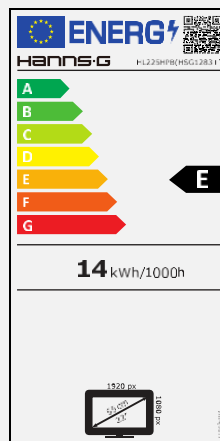

HL 225 HPB

54,61 cm / 21.5" Diagonal
LED Backlight – Format 16:9

- 21,5" 16:9 LED Backlight Monitor
- 1920 x 1080 Full HD Resolution
- Input: HDMI + VGA
- Built-In Stereo Speakers
- Tilt and Wall-Mountable (VESA)
- Low Power Consumption
- Multi-Video Modes
- ECO Friendly
- Flicker Free
- HDMI Cable Included

RESPONSE TIME, VESA

5 msec

VESA
Wall-Mountable

ERGONOMIC FEATURES

Eco
Friendly

Tilt

Low
Power
Cons.

Video
Modes

Display Size	54,61 cm / 21.5" Diagonal
Panel Type	TFT – LED Backlight
Aspect Ratio	16:9
Resolution (H x V)	1920 x 1080 Full HD
Brightness	250cd/m ²
Contrast (Typ.)	1.000:1 (Typical)
Contrast (Active)	10.000.000:1 (Active)
Viewing Angle L/R; U/D	170° H / 160° V (CR >10); 176° H / 170° V (CR > 5)
Response Time	5 msec (typ)
Pixel Pitch	0,248 (H) x 0,248 (V) mm
Panel Surface	Anti-Glare
Display Colors	16.7M Colors
Horizontal Frequency	31 ~ 83 kHz
Vertical Frequency	56 ~ 75 Hz
Max Display Frequency	1920 x 1080 @ 60Hz
Input 1	D-Sub (VGA)
Input 2	HDMI (Ver. 1.4)
Input 3	-
Speakers	1.5W x 2, Earphone Audio Output
Power Consumption	On: 14W; Stand-by: 0,3W; Off: 0,2W
AC Power Range	AC 100 ~ 240 Volt; 50 ~ 65 Hz
Product Dimensions	512 x 168 x 386 mm (W x D x H)
Packing Dimensions	583 x 115 x 377 mm (W x D x H)
Net / Gross Weight	3,4 Kgs / 4,5 Kgs (±0,3KG)
Bezel & Color Plan	Front Bezel, Rear Cover, Arm & Base : Black Texture

VESA Mounting	100 x 100 mm
Monitor Stand	Regular Stand
Tilt / Kensington Lock	-5° ~ 20° / Yes
Pivot / Swivel	No / No
Controls	Menu, Bri (+), Vol (-), Input / Enter, Power
Color	Warm, Nature, Cool, User Mode
Preset Mode	PC, Movie, Game, Eco Modes
On Screen Display	12 OSD Languages
Flicker Free	Yes
Accessory	Power Cable (1,5m); HDMI Cable (1,5m); Warranty Card; Quick Start Guide