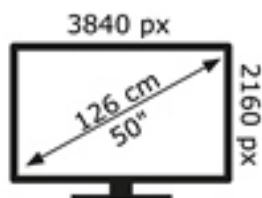

ENERGY

JVC

LT-50VU2205

71 kWh/1000h

ABCDEF **G**

98 kWh/1000h

2019/2013

50643986