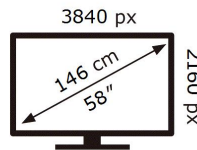

ENERGY

SAMSUNG

UE58AU7172U

112 kWh/1000h

ABCDEF **G**

130 kWh/1000h

2019/2013