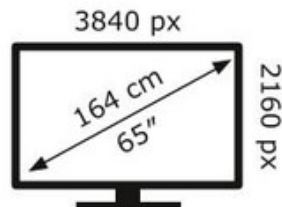

ENERG

TCL

65C825X1

136 kWh/1000h

ABCDEF**G**

243 kWh/1000h

2019/2013