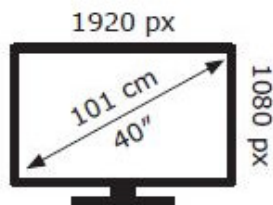

ENERGY

TCL

40S615X1

37 kWh/1000h

ABCDEF**G**

65 kWh/1000h

2013/9/2013